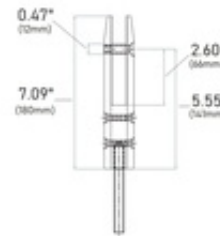

**E2100100** E2S - Square Floor Glass Clamp (Satin Stainless Steel 304, Core Fixed Top Saddle)

This core drill rectangular glass clamp from IAM Design is made of 304 grade stainless steel, has a brushed (satin) finish, and is designed to hold 1/2 and 11/16" thick glass. Mount in the floor with a M12 threaded bolt.

This product is ideal for creating a sleek, modern looking railing solution on decks, balconies, and around pools.

E2100100 is recommended for indoor use only.

**Hardware Included:**

M12 (12mm) threaded bolt.