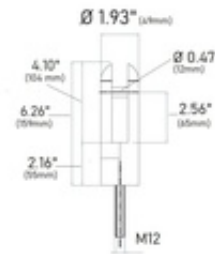

**E2000200** E2R - Round Floor Glass Clamp (Satin Stainless Steel 316, Core Fixed Top Saddle)

This floor mount round glass clamp from IAM Design is made of 316 grade stainless steel, has a brushed (satin) finish, is 1.93" (49mm) in diameter, and is designed to hold 1/2 and 11/16" thick glass. Mount in the floor with a M12 threaded bolt.

This product is ideal for creating a sleek, modern looking railing solution on decks, balconies, and around pools.

E2000200 can be used both indoors and outdoors.

**Hardware Included:**

M12 (12mm) threaded bolt.