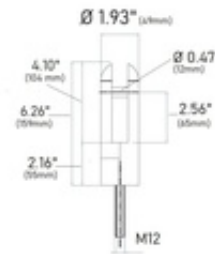

E2000100 E2R - Round Floor Glass Clamp (Satin Stainless Steel 304, Core Fixed Top Saddle)

This core drill round glass clamp from IAM Design is made of 304 grade stainless steel, has a brushed (satin) finish, is 1.93" (49mm) in diameter, and is designed to hold 1/2 and 11/16" thick glass. Mount in the floor with a M12 threaded bolt.

This product is ideal for creating a sleek, modern looking railing solution on decks, balconies, and around pools.

E2000100 is recommended for indoor use only.

Hardware Included:

M12 (12mm) threaded bolt.