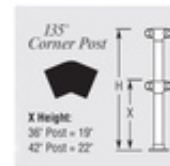

**44-D238/4** DLFPA - Double Line Flush Posts - 135 Degree Corner Post (Satin Stainless Steel 304, 42", 2" OD (0.05" Wall))

**Please Note: Flange is sold separately based on your installation needs.**