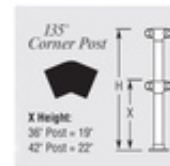

44-D238/3 DLFPA - Double Line Flush Posts - 135 Degree Corner Post (Satin Stainless Steel 304, 36", 2" OD (0.05" Wall))

Please Note: Flange is sold separately based on your installation needs.