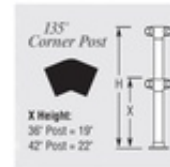

40-D238/4 DLFPA - Double Line Flush Posts - 135 Degree Corner Post (Polished Stainless Steel 304, 42", 2" OD (0.05" Wall))

Please Note: Flange is sold separately based on your installation needs.