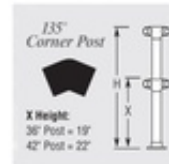

40-D238/3 DLFPA - Double Line Flush Posts - 135 Degree Corner Post (Polished Stainless Steel 304, 36", 2" OD (0.05" Wall))

Please Note: Flange is sold separately based on your installation needs.