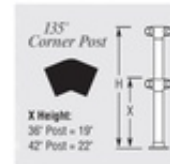

40-D138/3 DLFPA - Double Line Flush Posts - 135 Degree Corner Post (Polished Stainless Steel 304, 36", 1.5" OD (0.05" Wall))

Please Note: Flange is sold separately based on your installation needs.