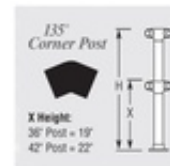

00-D238/4 DLFPA - Double Line Flush Posts - 135 Degree Corner Post (Polished Brass, 42", 2" OD (0.05" Wall))

Please Note: Flange is sold separately based on your installation needs.