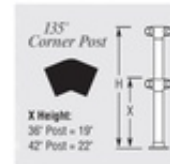

00-D138/3 DLFPA - Double Line Flush Posts - 135 Degree Corner Post (Polished Brass, 36", 1.5" OD (0.05" Wall))

Please Note: Flange is sold separately based on your installation needs.