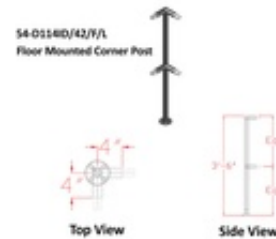

**54-D114ID/42/F/L** D114ID - Double Line Pre-Fabricated Brushed Aluminum Welded Posts (42", Corner)

1. Prefabricated welded satin aluminum posts.
2. 36" and 42" height.
3. 1-1/4" IPS Pipe
4. Use Lido Weld to connect pipe to posts
5. Use with Pipe 54-A114 pipes