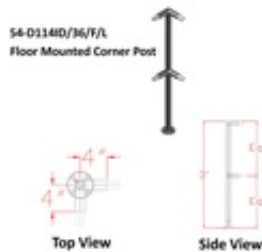

54-D114ID/36/F/L D114ID - Double Line Pre-Fabricated Brushed Aluminum Welded Posts (36", Corner)

1. Prefabricated welded satin aluminum posts.
2. 36" and 42" height.
3. 1-1/4" IPS Pipe
4. Use Lido Weld to connect pipe to posts
5. Use with Pipe 54-A114 pipes