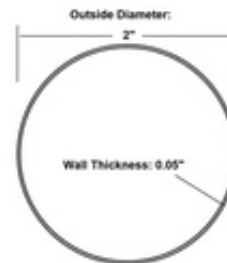

**00-A120** A120 - 2" OD x 0.05" Wall Thickness Tubing (50.8 x 1.2446mm) (Polished Brass)

00-A120 architectural round tube is a brass tube with a 2" outside diameter, a 0.05" wall thickness, and is available in stock lengths up to 20 feet.