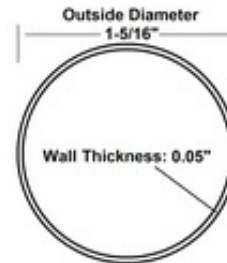

LB-44-A106/8 A106 - 1-5/16" Outside Diameter Lido Closet Rod (Satin Stainless Steel 304, 8FT)

The satin (brushed) stainless finish A106 premium closet rod is made of quality steel with a durable stainless steel outer layer. Outside diameter is 1-5/16" and wall thickness is 0.05".

The shipping cost for this 8FT long item is notably higher than the 6FT equivalent because of freight carrier surcharges. To avoid this additional expense we ask that you consider ordering a shorter length, if possible. We can provide custom cut lengths just below 8 feet. Contact us for details.

A 6 foot length of stainless steel closet rod is also available: LB-44-A106/6.

For longer lengths use internal splice 00-830/1.3125

Use with LB-14-8150A rod and shelf bracket, LB-14-505SET flange set, and our broad selection 1" IPS slip-on fittings to create custom assemblies.