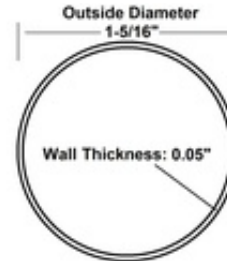

LB-44-A106/6 A106 - 1-5/16" Outside Diameter Lido Closet Rod (Satin Stainless Steel 304, 6FT)

The satin (brushed) stainless finish A106 premium closet rod is made of quality steel with a durable stainless steel outer layer. Outside diameter is 1-5/16" and wall thickness is 0.05".

An 8 foot length of stainless steel closet rod is also available: LB-44-A106/8.

For longer lengths use internal splice 00-830/1.3125

Use with LB-14-8150A rod and shelf bracket, LB-14-505SET flange set, and our broad selection 1" IPS slip-on fittings to create custom assemblies.

Maximum support bracket center-to-center bracket spacing is 4 feet.

Rods can easily be machine or hand-cut to exact lengths to provide a custom fit. Custom cutting is also available.

Clean with a non-abrasive metal cleaner. Apply with a soft, damp cloth.