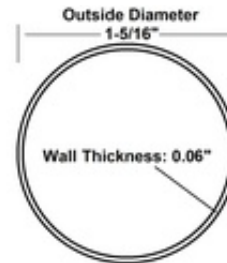

LB-26-A106/8 A106 - 1-5/16" Outside Diameter Lido Closet Rod (White Powder Coat Steel, 8FT)

The white finish A106 closet rod is made of quality steel with a durable plated finish. Outside diameter is 1-5/16" and wall thickness is 0.06".

The shipping cost for this 8FT long item is notably higher than the 6FT equivalent because of freight carrier surcharges. To avoid this additional expense we ask that you consider ordering a shorter length, if possible. We can provide custom cut lengths just below 8 feet. Contact us for details.

A 6 foot length of white closet rod is also available: LB-26-A106/6.

For longer lengths use internal splice 00-830/1.3125

Use with LB-26-8150A rod and shelf bracket, LB-26-505SET flange set, and our broad selection 1" IPS slip-on fittings to create custom assemblies.