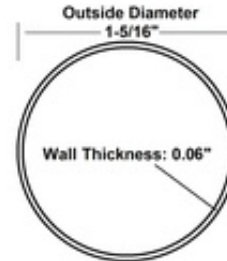

LB-26-A106/6 A106 - 1-5/16" Outside Diameter Lido Closet Rod (White Powder Coat Steel, 6FT)

The white finish A106 closet rod is made of quality steel with a durable plated finish. Outside diameter is 1-5/16" and wall thickness is 0.06".

An 8 foot length of white closet rod is also available: LB-26-A106/8.

For longer lengths use internal splice 00-830/1.3125

Use with LB-26-8150A rod and shelf bracket, LB-26-505SET flange set, and our broad selection 1" IPS slip-on fittings to create custom assemblies.

Maximum support bracket center-to-center bracket spacing is 4 feet.

Rods can easily be machine or hand-cut to exact lengths to provide a custom fit. Custom cutting is also available.

Clean with a non-abrasive metal cleaner. Apply with a soft, damp cloth.