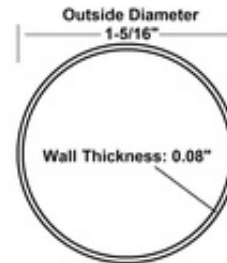

LB-10-A106/8 A106 - 1-5/16" Outside Diameter Lido Closet Rod (Polished Chrome, 8FT)

The chrome finish A106 premium closet rod is made of quality steel with a durable plated finish. Outside diameter is 1-5/16" and wall thickness is 0.08".

The shipping cost for this 8FT long item is notably higher than the 6FT equivalent because of freight carrier surcharges. To avoid this additional expense we ask that you consider ordering a shorter length, if possible. We can provide custom cut lengths just below 8 feet. Contact us for details.

A 6 foot length and a 12 foot length of chrome closet rod is also available: LB-10-A106/6 and LB-10-A106/12.

For longer lengths use internal splice 00-830/1.3125

Use with LB-10-8150A rod and shelf bracket, LB-10-505SET flange set, and our broad selection 1" IPS slip-on fittings to create custom assemblies.