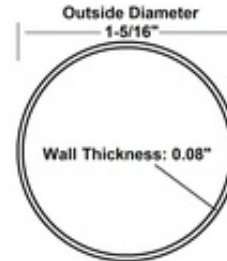

LB-10-A106/6 A106 - 1-5/16" Outside Diameter Lido Closet Rod (Polished Chrome, 6FT)

The chrome finish A106 premium closet rod is made of quality steel with a durable plated finish. Outside diameter is 1-5/16" and wall thickness is 0.08".

An 8 foot length and a 12 foot length of chrome closet rod is also available: LB-10-A106/8 and LB-10-A106/12.

For longer lengths use internal splice 00-830/1.3125

Use with LB-10-8150A rod and shelf bracket, LB-10-505SET flange set, and our broad selection 1" IPS slip-on fittings to create custom assemblies.

Maximum support bracket center-to-center bracket spacing is 4 feet.

Rods can easily be machine or hand-cut to exact lengths to provide a custom fit. Custom cutting is also available.

Clean with a non-abrasive metal cleaner. Apply with a soft, damp cloth.