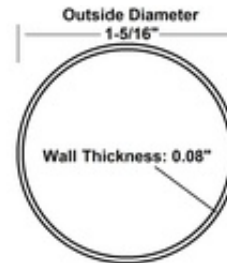

LB-10-A106/12 A106 - 1-5/16" Outside Diameter Lido Closet Rod (Polished Chrome, 12FT)

The chrome finish A106 premium closet rod is made of quality steel with a durable plated finish. Outside diameter is 1-5/16" and wall thickness is 0.08".

The shipping cost for this 12FT long item is notably higher than the 6FT equivalent because of freight carrier surcharges. To avoid this additional expense we ask that you consider ordering a shorter length, if possible. We can provide custom cut lengths just below 8 feet. Contact us for details.

A 6 foot length and an 8 foot length of chrome closet rod is also available: LB-10-A106/6 and LB-10-A106/8.

For longer lengths use internal splice 00-830/1.3125

Use with LB-10-8150A rod and shelf bracket, LB-10-505SET flange set, and our broad selection 1" IPS slip-on fittings to create custom assemblies.