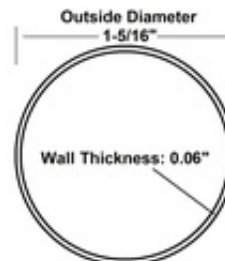

LB-02-A106/8 A106 - 1-5/16" Outside Diameter Lido Closet Rod (Clear Coat Brass, 8FT)

The brass finish A106 premium closet rod is made of quality steel with a durable brass plated finish. Outside diameter is 1-5/16" and wall thickness is 0.06".

The shipping cost for this 8FT long item is notably higher than the 6FT equivalent because of freight carrier surcharges. To avoid this additional expense we ask that you consider ordering a shorter length, if possible. We can provide custom cut lengths just below 8 feet. Contact us for details.

A 6 foot length of brass closet rod is also available: LB-02-A106/6.

For longer lengths use internal splice 00-830/1.3125

Use with LB-02-8150A rod and shelf bracket, LB-00-505SET flange set, and our broad selection 1" IPS slip-on fittings to create custom assemblies.