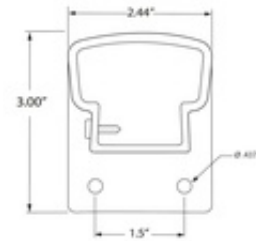

**939TW** 9000EB - Post End Brackets - Level (Aluminum White, Top)

This Top Post End Bracket is made of cast aluminum and is in a white painted finish. It is designed to mount towards the top of our 9000/36/F and 9000/42/F receiver posts and will hold the top rails of our level picket rail panels 3642L.

Mount the bracket on the post using our 310-9 screws (sold separately - see related items).

Connect the panels to the brackets using our 912-9 binder bolts (sold separately - see related items).

Consult local building code for specific requirements in your area.