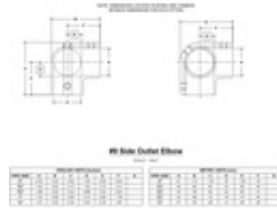

**09120 9** - Side Outlet Elbow (Aluminum Magnesium, 2" IPS)

[Click here for chart](#)