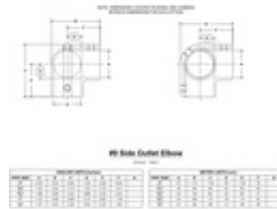

05120 9 - Side Outlet Elbow (Aluminum Magnesium, 3/4" IPS)

[Click here for chart](#)