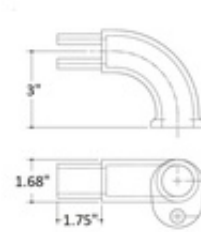

07900 84A - Handrail Return 3" CL From Wall (Aluminum Magnesium, Left)

Handrail Return 3" CL From Wall. This fitting has a neck to insert inside the pipe. Splice is not required.