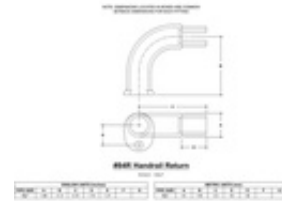

**07930** 84 - Handrail Return 4-1/8" CL From Wall (Right)

Handrail Return 4-1/8" CL From Wall. This fitting has a neck to insert inside the pipe. Splice is not required.