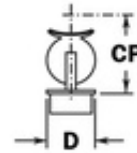

49-821/424 821 - Ball Adjustable Saddle (Satin Stainless Steel 316, 1.67" OD (0.08" Wall))

Universal railing connectors are either factory assembled into metal posts or as individual components to accommodate any handrail, foot rail, stair railing, or other architectural railing configuration. Available finishes may include polished brass, satin, chrome plated, or Lido-Tone powder coating.