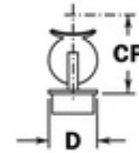

44-821/2 821 - Ball Adjustable Saddle (Satin Stainless Steel 304, 2" OD (0.05" Wall))

Universal railing connectors are either factory assembled into metal posts or as individual components to accommodate any handrail, foot rail, stair railing, or other architectural railing configuration. Available finishes may include polished brass, satin, chrome plated, or Lido-Tone powder coating.