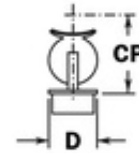

44-821/1H 821 - Ball Adjustable Saddle (Satin Stainless Steel 304, 1.5" OD (0.05" Wall))

Universal railing connectors are either factory assembled into metal posts or as individual components to accommodate any handrail, foot rail, stair railing, or other architectural railing configuration. Available finishes may include polished brass, satin, chrome plated, or Lido-Tone powder coating.