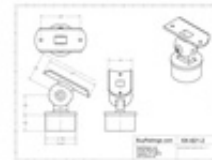

00-821/2 821 - Ball Adjustable Saddle (Polished Brass, 2" OD (0.05" Wall))

Adjustable Ball Saddle
Used to connect a vertical post to a horizontal tube at an angle.

Part #	Material	Finish	Size	Wall	CP	D	Capacity
821-001	304	Polished	2"	0.05"	1.5"	2.0"	250 lbs
821-002	304	Satin	2"	0.05"	1.5"	2.0"	250 lbs
821-003	304	Chrome Plated	2"	0.05"	1.5"	2.0"	250 lbs
821-004	304	Black	2"	0.05"	1.5"	2.0"	250 lbs
821-005	304	Polished	2"	0.05"	1.5"	2.0"	250 lbs

Universal railing connectors are either factory assembled into metal posts or as individual components to accommodate any handrail, foot rail, stair railing, or other architectural railing configuration. Available finishes may include polished brass, satin, chrome plated, or Lido-Tone powder coating.