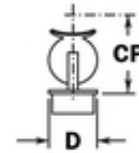

00-821/2 821 - Ball Adjustable Saddle (Polished Brass, 2" OD (0.05" Wall))

Adjustable Ball Saddle
Used to connect a vertical post to a horizontal tube at an angle.

Part #	Material	Finish	Size	Wall	CP	D	Capacity
821-001	304	Polished	2"	0.05"	1.5"	2.0"	250 lbs
821-002	304	Satin	2"	0.05"	1.5"	2.0"	250 lbs
821-003	304	Chrome Plated	2"	0.05"	1.5"	2.0"	250 lbs
821-004	304	Black	2"	0.05"	1.5"	2.0"	250 lbs
821-005	304	Polished	2"	0.05"	1.5"	2.0"	250 lbs