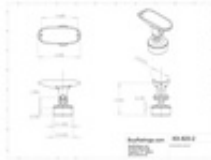

00-820/2 820 - Adjustable Saddle (2" OD (0.05" Wall))

Universal railing connectors are either factory assembled into metal posts or as individual components to accommodate any handrail, foot rail, stair railing, or other architectural railing configuration. Available finishes may include polished brass, satin, chrome plated, or Lido-Tone powder coating.