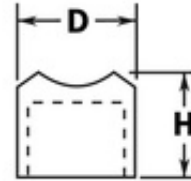

00-819/2 819 - Outer Perpendicular Collar (Polished Brass, 2" OD (0.05" Wall))

Universal railing connectors are either factory assembled into metal posts or as individual components to accommodate any handrail, foot rail, stair railing, or other architectural railing configuration. Available finishes may include polished brass, satin, chrome plated, or Lido-Tone powder coating.

Note:

Flush fittings DO NOT include screws. Attach tube to fitting with Lido Weld adhesive, LB-00201.