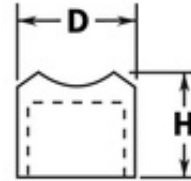

00-181A/1H 819 - Outer Perpendicular Collar (Polished Brass, 1.5" OD (0.05" Wall))

Universal railing connectors are either factory assembled into metal posts or as individual components to accommodate any handrail, foot rail, stair railing, or other architectural railing configuration. Available finishes may include polished brass, satin, chrome plated, or Lido-Tone powder coating.

Note:

Flush fittings DO NOT include screws. Attach tube to fitting with Lido Weld adhesive, LB-00201.