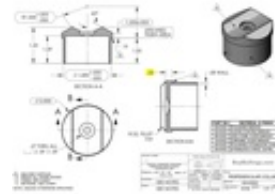

44-818/2 818 - Perpendicular Collar (Satin Stainless Steel 304, 2" OD (0.05" Wall))

Universal railing connectors are either factory assembled into metal posts or as individual components to accommodate any handrail, foot rail, stair railing, or other architectural railing configuration. Available finishes may include polished brass, satin, chrome plated, or Lido-Tone powder coating.

Note:

Flush fittings DO NOT include screws. Attach tube to fitting with Lido Weld adhesive, LB-00201.