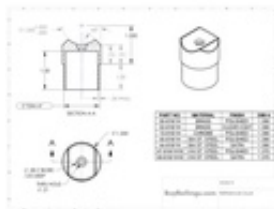

**44-818/1H** 818 - Perpendicular Collar (Satin Stainless Steel 304, 1.5" OD (0.05" Wall))

Universal railing connectors are either factory assembled into metal posts or as individual components to accommodate any handrail, foot rail, stair railing, or other architectural railing configuration. Available finishes may include polished brass, satin, chrome plated, or Lido-Tone powder coating.

Note:

**Flush fittings DO NOT include screws.** Attach tube to fitting with Lido Weld adhesive, LB-00201.