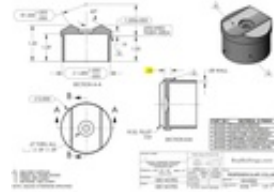

00-818/2 818 - Perpendicular Collar (Polished Brass, 2" OD (0.05" Wall))

Universal railing connectors are either factory assembled into metal posts or as individual components to accommodate any handrail, foot rail, stair railing, or other architectural railing configuration. Available finishes may include polished brass, satin, chrome plated, or Lido-Tone powder coating.

Note:

Flush fittings DO NOT include screws. Attach tube to fitting with Lido Weld adhesive, LB-00201.