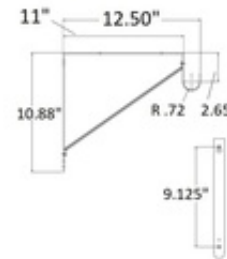

**LB-26-8150A** 8150A - Lido Shelf & Rod Bracket (White Powder Coat Steel)

Our premium white finish closet brackets give dual support for both closet rods and shelving. Made from the highest quality metals and hand polished for a superior finish.

The bracket fits shelving up to 12" deep, and supports our [Premium Closet Rods](#) as well as other rods up to 1-1/2" in diameter. For shelving and rod support we recommend the use of a bracket every 4 feet.