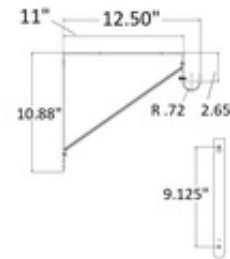

**LB-10-8150A** 8150A - Lido Shelf & Rod Bracket (Polished Chrome)

Our premium chrome finish closet brackets give dual support for both closet rods and shelving. Made from the highest quality metals and hand polished for a superior finish, they feature a set-screw that firmly locks and holds the closet rod into place.

The bracket fits shelving up to 12" deep, and supports our [Premium Closet Rods](#) as well as other rods up to 1-1/2" in diameter. For shelving and rod support we recommend the use of a bracket every 4 feet.