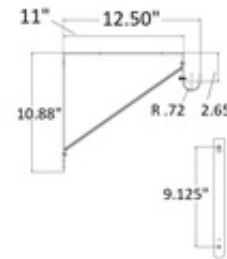

LB-07-8150A 8150A - Lido Shelf & Rod Bracket (Oil Rubbed Bronze)

Our premium copper oil rubbed bronze closet brackets give dual support for both closet rods and shelving. Made from the highest quality metals and hand polished for a superior finish, they feature a set-screw that firmly locks and holds the closet rod into place.

The bracket fits shelving up to 12" deep, and supports our [Premium Closet Rods](#) as well as other rods up to 1-1/2" in diameter. For shelving and rod support we recommend the use of a bracket every 4 feet.