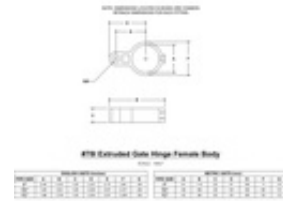

**07690** 78I - Gate Hinge Female Extrusion (1-1/4" IPS)

[Click here for chart](#)