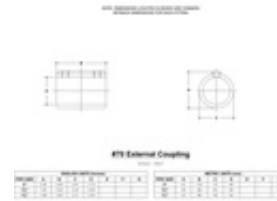

07630 70 - External Coupling (Aluminum Magnesium, 1-1/4" IPS)

[Click here for chart](#)