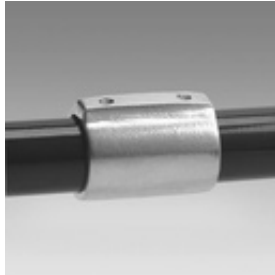

07630 70 - External Coupling (Aluminum Magnesium, 1-1/4" IPS)

[Click here for chart](#)