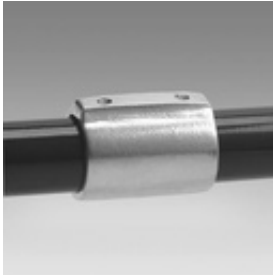

**06630 70** - External Coupling (Aluminum Magnesium, 1" IPS)

[Click here for chart](#)