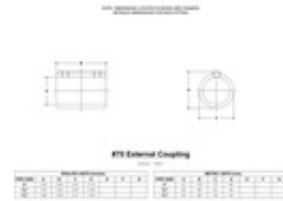

**06630 70** - External Coupling (Aluminum Magnesium, 1" IPS)

[Click here for chart](#)