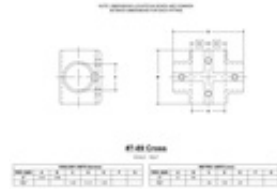

03090 7 - Cross (Aluminum Magnesium, 2" x 1-1/2" IPS)

[Click here for chart](#)