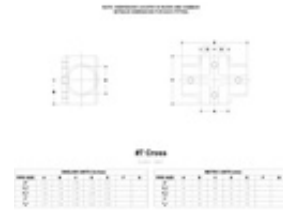

09090 7 - Cross (Aluminum Magnesium, 2" IPS)

[Click here for chart](#)