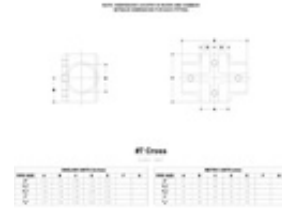

**08090** 7 - Cross (Aluminum Magnesium, 1-1/2" IPS)

[Click here for chart](#)