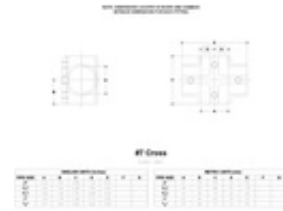

**05090 7** - Cross (Aluminum Magnesium, 3/4" IPS)

[Click here for chart](#)