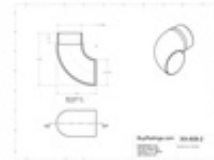

**44-608/2** 608 - Radius Wall Return (Satin Stainless Steel 304, 2" OD (0.05" Wall))

Decorative and functional rail end caps and finials complete your railing project. Our end caps and finials are designed to provide a beautiful finishing touch to your Lavi handrail, footrail, stair railing, kitchen rail system, or other architectural metal railing project.