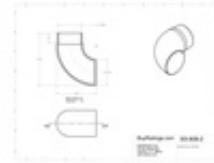

**40-608/2** 608 - Radius Wall Return (Polished Stainless Steel 304, 2" OD (0.05" Wall))

Decorative and functional rail end caps and finials complete your railing project. Our end caps and finials are designed to provide a beautiful finishing touch to your Lavi handrail, footrail, stair railing, kitchen rail system, or other architectural metal railing project.