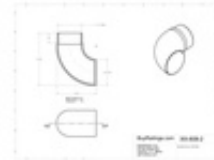

00-608/2 608 - Radius Wall Return (Polished Brass, 2" OD (0.05" Wall))

Decorative and functional rail end caps and finials complete your railing project. Our end caps and finials are designed to provide a beautiful finishing touch to your Lavi handrail, footrail, stair railing, kitchen rail system, or other architectural metal railing project.