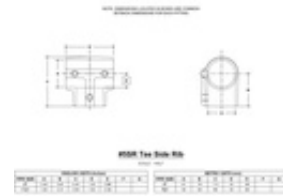

**08070** 5SR - Tee Side Rib (Aluminum Magnesium, 1-1/2" IPS)

[Click here for chart](#)